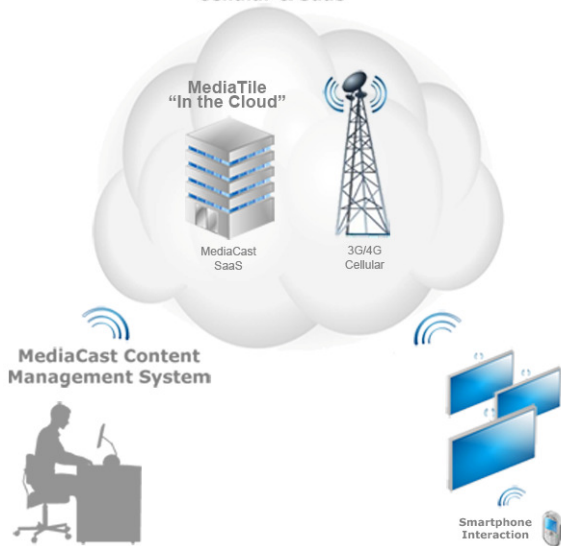

Now you can realize all the advantages of a digital signage network without any of the headaches. Just add power!

- Improve facility communications with high-impact digital displays
- Entertain patients while they are waiting with news and weather feeds
- Inform and educate visitors with “orientation” videos and important notices
- Deliver time-sensitive information and “event” notices facility-wide
- Reduce printing costs and eliminate clutter from static signage and posters
- Provide “way-finding”, directional and location information on facility layout
- Ideal for lobbies, waiting areas, cafeterias, break rooms and other areas

CENTRAL PLAYLIST
COMPRISED OF FLASH,
VIDEOS, OR IMAGES;
SCHEDULE DIFFERENT
PLAYLISTS TO RUN
THROUGHOUT THE DAY

CUSTOM TEXT FEEDS
OR AUTOMATED RSS
FEEDS FOR LOCAL OR
REGIONAL NEWS

WEATHER FORECAST
AND ALERTS; SPECIFIC
TO EACH LOCATION
AUTOMATICALLY

SITE SPECIFIC NEWS
OR INFORMATION
CONTROLLED CENTRALLY
OR LOCALLY

MediaTile Cloud-based Advantage Cellular & SaaS

How it Works

You control, manage and monitor your entire digital signage network using your web-browser through our cloud-based MediaCast Content Management System.

The MediaCast system is the intelligent nexus for your entire display network, controlling media players and all-in-one displays automatically. The system will automatically run your playlists, based on the schedules you define, as well as receive RSS, news and weather information that display in separate "zones".